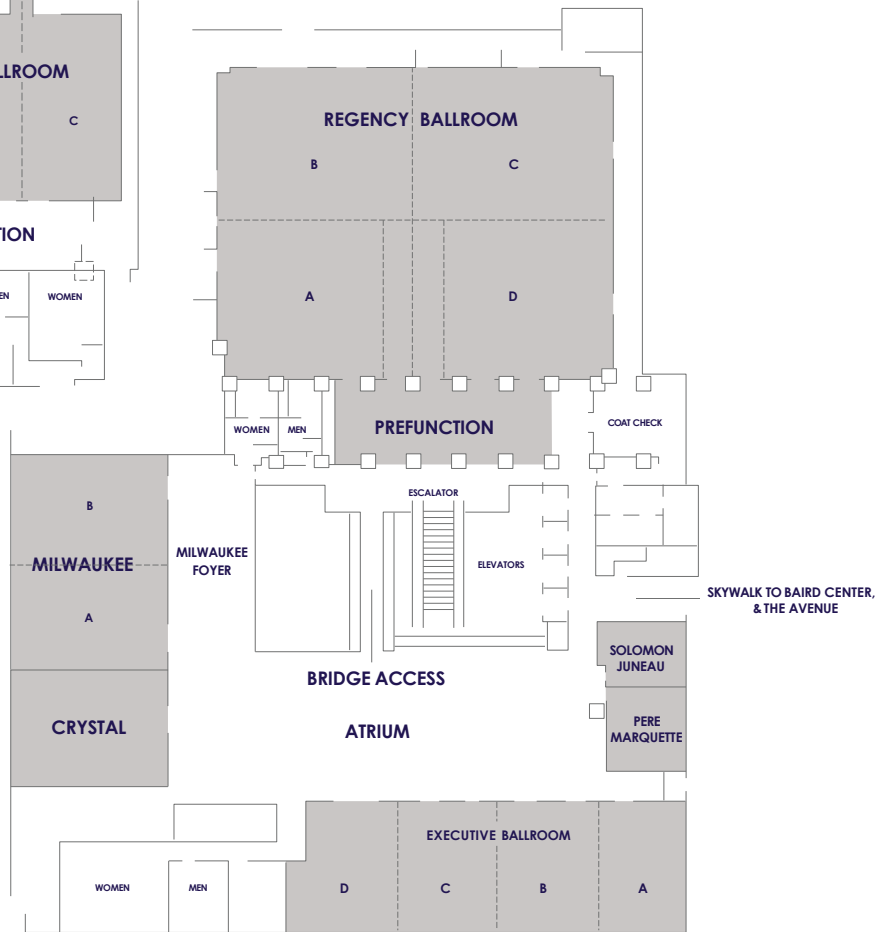

HYATT REGENCY MILWAUKEE
 333 West Kilbourn Avenue,
 Milwaukee, Wisconsin, 53203, USA
 T +1 414 276 1234
 hyattregencymilwaukee.com

FLOOR PLAN
 FIRST FLOOR

SECOND FLOOR

21ST FLOOR
 VUE ROOFTOP

THIRD FLOOR