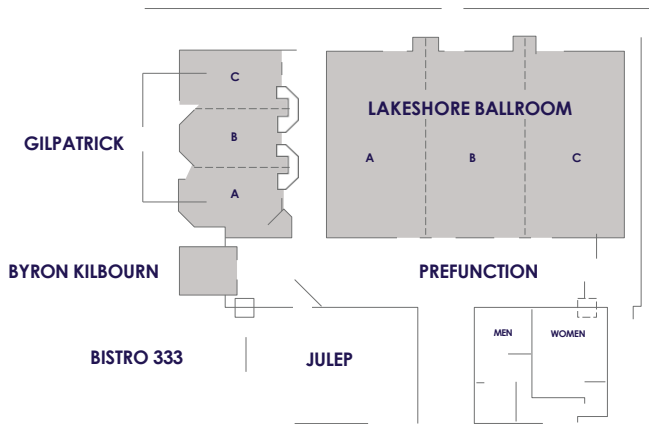

HYATT REGENCY MILWAUKEE
 333 West Kilbourn Avenue,
 Milwaukee, Wisconsin, 53203, USA
 T +1 414 276 1234
 hyattregencymilwaukee.com

FLOOR PLAN
 FIRST FLOOR

SECOND FLOOR

21ST FLOOR
 VUE ROOFTOP

THIRD FLOOR